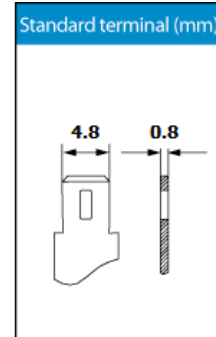

CPC 9-12

Cyclic battery

Nominal voltage	12 V DC	
Nominal Capacity (10HR, 20°C):	8 Ah	
Nominal Capacity (20HR, 20°C):	9 Ah	
Internal resistance	Approx. 18 m Ω	
Maximum charging current	2.55 A	
Maximum discharge current	127,5 A (5 sec.)	
Operating temperature range	-20°C ~ 50°C	
Float use/ cycle use	13.6 – 13.8V/ 14.5 – 14.9V	
Standard terminal	Faston 4.8 mm	
Housing material	ABS	
Dimensions	length	151 mm
	width	65 mm
	height	100 mm (±1 mm)
Approx. Weight	2.84 kg	
Packing	6 pcs/box	

Charging characteristics

Discharge characteristics curves

Relationship between charging voltage and temperature

Cycle service life in relation to depth and discharge

Models available

Model	Capacity (Ah)	Dimensions (mm)	Weight
CPC 225 - 6	6V/225	243 x 187.5 x 275	31.80 kg
CPC 9 - 12	9	151 x 65 x 100	2.84 kg
CPC 10 - 12	10	151 x 65 x 111	3.34 kg
CPC 12 - 12	12	151 x 98 x 101	4.14 kg
CPC 18 - 12	18	181.5 x 77 x 167.5	6.00 kg
CPC 26 - 12	26	166.5 x 175 x 125	7.90 kg
CPC 33 - 12	33	195 x 130 x 174	11.30 kg
CPC 40 - 12	40	197 x 165 x 170	13.10 kg
CPC 50 - 12	50	197 x 165 x 170	14.50 kg
CPC 55 - 12	55	228 x 138 x 208	16.20 kg
CPC 60 - 12	60	278 x 175 x 190	21.20 kg
CPC 75 - 12	75	259 x 168 x 208	24.58 kg
CPC 80 - 12AJ	80	350 x 174 x 190	24.76 kg
CPC 90 - 12	90	306 x 173 x 212	26.06 kg
CPC 110 - 12	110	330 x 173 x 220	30.14 kg
CPC 120 - 12	120	407 x 175 x 224	37.02 kg
CPC 135 - 12	135	345 x 172 x 280	46.06 kg
CPC 150 - 12	150	483 x 168 x 237	47.50 kg
CPC 160 - 12	160	532 x 207 x 221	50.00 kg
CPC 200 - 12	200	522 x 239 x 225	61.00 kg
CPC 250 - 12	250	520 x 268 x 226	73.00 kg