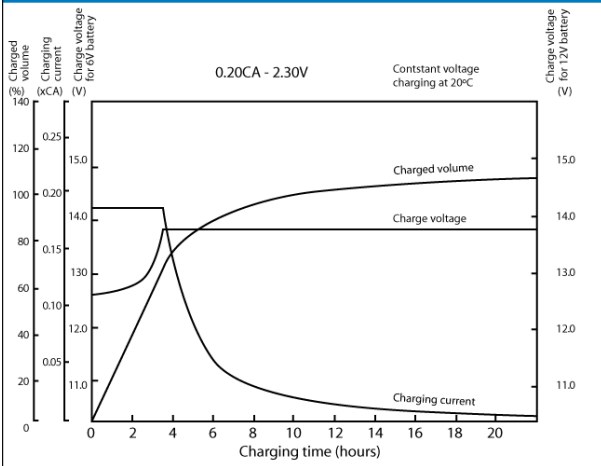

CPC 9-12

Cyclic battery

Nominal voltage	12 V DC	
Nominal Capacity (10HR, 20°C):	8 Ah	
Nominal Capacity (20HR, 20°C):	9 Ah	
Internal resistance	Approx. 18 m Ω	
Maximum charging current	2.55 A	
Maximum discharge current	127,5 A (5 sec.)	
Operating temperature range	-20°C ~ 50°C	
Float use/ cycle use	13.6 – 13.8V/ 14.5 – 14.9V	
Standard terminal	Faston 4.8 mm	
Housing material	ABS	
Dimensions	length	151 mm
	width	65 mm
	height	100 mm (±1 mm)
Approx. Weight	2.84 kg	
Packing	6 pcs/box	

Charging characteristics

Discharge characteristics curves

Relationship between charging voltage and temperature

Cycle service life in relation to depth and discharge

Models available

Model	Capacity (Ah)	Dimensions (mm)	Weight
CPC 225 - 6	6V/225	243 x 187.5 x 275	31.80 kg
CPC 9 - 12	9	151 x 65 x 100	2.84 kg
CPC 10 - 12	10	151 x 65 x 111	3.34 kg
CPC 12 - 12	12	151 x 98 x 101	4.14 kg
CPC 18 - 12	18	181.5 x 77 x 167.5	6.00 kg
CPC 26 - 12	26	166.5 x 175 x 125	7.90 kg
CPC 33 - 12	33	195 x 130 x 174	11.30 kg
CPC 40 - 12	40	197 x 165 x 170	13.10 kg
CPC 50 - 12	50	197 x 165 x 170	14.50 kg
CPC 55 - 12	55	228 x 138 x 208	16.20 kg
CPC 60 - 12	60	278 x 175 x 190	21.20 kg
CPC 75 - 12	75	259 x 168 x 208	24.58 kg
CPC 80 - 12AJ	80	350 x 174 x 190	24.76 kg
CPC 90 - 12	90	306 x 173 x 212	26.06 kg
CPC 110 - 12	110	330 x 173 x 220	30.14 kg
CPC 120 - 12	120	407 x 175 x 224	37.02 kg
CPC 135 - 12	135	345 x 172 x 280	46.06 kg
CPC 150 - 12	150	483 x 168 x 237	47.50 kg
CPC 160 - 12	160	532 x 207 x 221	50.00 kg
CPC 200 - 12	200	522 x 239 x 225	61.00 kg
CPC 250 - 12	250	520 x 268 x 226	73.00 kg