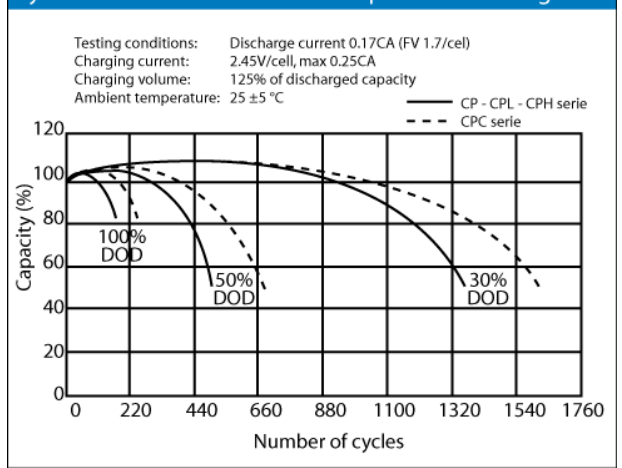

CPC 9-12

Cyclic battery

Nominal voltage	12 V DC	
Nominal Capacity (10HR, 20°C):	8 Ah	
Nominal Capacity (20HR, 20°C):	9 Ah	
Internal resistance	Approx. 18 m Ω	
Maximum charging current	2.55 A	
Maximum discharge current	127,5 A (5 sec.)	
Operating temperature range	-20°C ~ 50°C	
Float use/ cycle use	13.6 – 13.8V/ 14.5 – 14.9V	
Standard terminal	Faston 4.8 mm	
Housing material	ABS	
Dimensions	length	151 mm
	width	65 mm
	height	100 mm (±1 mm)
Approx. Weight	2.84 kg	
Packing	6 pcs/box	

Charging characteristics

Discharge characteristics curves

Relationship between charging voltage and temperature

Cycle service life in relation to depth and discharge

Models available

Model	Capacity (Ah)	Dimensions (mm)	Weight
CPC 225 - 6	6V/225	243 x 187.5 x 275	31.80 kg
CPC 9 - 12	9	151 x 65 x 100	2.84 kg
CPC 10 - 12	10	151 x 65 x 111	3.34 kg
CPC 12 - 12	12	151 x 98 x 101	4.14 kg
CPC 18 - 12	18	181.5 x 77 x 167.5	6.00 kg
CPC 26 - 12	26	166.5 x 175 x 125	7.90 kg
CPC 33 - 12	33	195 x 130 x 174	11.30 kg
CPC 40 - 12	40	197 x 165 x 170	13.10 kg
CPC 50 - 12	50	197 x 165 x 170	14.50 kg
CPC 55 - 12	55	228 x 138 x 208	16.20 kg
CPC 60 - 12	60	278 x 175 x 190	21.20 kg
CPC 75 - 12	75	259 x 168 x 208	24.58 kg
CPC 80 - 12AJ	80	350 x 174 x 190	24.76 kg
CPC 90 - 12	90	306 x 173 x 212	26.06 kg
CPC 110 - 12	110	330 x 173 x 220	30.14 kg
CPC 120 - 12	120	407 x 175 x 224	37.02 kg
CPC 135 - 12	135	345 x 172 x 280	46.06 kg
CPC 150 - 12	150	483 x 168 x 237	47.50 kg
CPC 160 - 12	160	532 x 207 x 221	50.00 kg
CPC 200 - 12	200	522 x 239 x 225	61.00 kg
CPC 250 - 12	250	520 x 268 x 226	73.00 kg