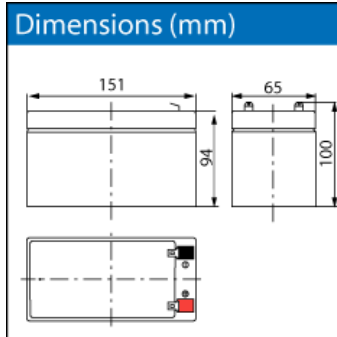

CPC 9-12

Cyclic battery

Nominal voltage	12 V DC	
Nominal Capacity (10HR, 20°C):	8 Ah	
Nominal Capacity (20HR, 20°C):	9 Ah	
Internal resistance	Approx. 18 m Ω	
Maximum charging current	2.55 A	
Maximum discharge current	127,5 A (5 sec.)	
Operating temperature range	-20°C ~ 50°C	
Float use/ cycle use	13.6 – 13.8V/ 14.5 – 14.9V	
Standard terminal	Faston 4.8 mm	
Housing material	ABS	
Dimensions	length	151 mm
	width	65 mm
	height	100 mm (±1 mm)
Approx. Weight	2.84 kg	
Packing	6 pcs/box	

Charging characteristics

Discharge characteristics curves

Relationship between charging voltage and temperature

Cycle service life in relation to depth and discharge

Models available

Model	Capacity (Ah)	Dimensions (mm)	Weight
CPC 225 - 6	6V/225	243 x 187.5 x 275	31.80 kg
CPC 9 - 12	9	151 x 65 x 100	2.84 kg
CPC 10 - 12	10	151 x 65 x 111	3.34 kg
CPC 12 - 12	12	151 x 98 x 101	4.14 kg
CPC 18 - 12	18	181.5 x 77 x 167.5	6.00 kg
CPC 26 - 12	26	166.5 x 175 x 125	7.90 kg
CPC 33 - 12	33	195 x 130 x 174	11.30 kg
CPC 40 - 12	40	197 x 165 x 170	13.10 kg
CPC 50 - 12	50	197 x 165 x 170	14.50 kg
CPC 55 - 12	55	228 x 138 x 208	16.20 kg
CPC 60 - 12	60	278 x 175 x 190	21.20 kg
CPC 75 - 12	75	259 x 168 x 208	24.58 kg
CPC 80 - 12AJ	80	350 x 174 x 190	24.76 kg
CPC 90 - 12	90	306 x 173 x 212	26.06 kg
CPC 110 - 12	110	330 x 173 x 220	30.14 kg
CPC 120 - 12	120	407 x 175 x 224	37.02 kg
CPC 135 - 12	135	345 x 172 x 280	46.06 kg
CPC 150 - 12	150	483 x 168 x 237	47.50 kg
CPC 160 - 12	160	532 x 207 x 221	50.00 kg
CPC 200 - 12	200	522 x 239 x 225	61.00 kg
CPC 250 - 12	250	520 x 268 x 226	73.00 kg