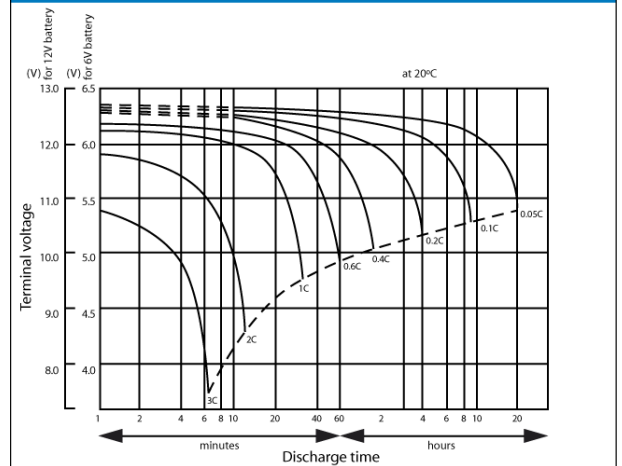

CPC 9-12

Cyclic battery

Nominal voltage	12 V DC	
Nominal Capacity (10HR, 20°C):	8 Ah	
Nominal Capacity (20HR, 20°C):	9 Ah	
Internal resistance	Approx. 18 m Ω	
Maximum charging current	2.55 A	
Maximum discharge current	127,5 A (5 sec.)	
Operating temperature range	-20°C ~ 50°C	
Float use/ cycle use	13.6 – 13.8V/ 14.5 – 14.9V	
Standard terminal	Faston 4.8 mm	
Housing material	ABS	
Dimensions	length	151 mm
	width	65 mm
	height	100 mm (±1 mm)
Approx. Weight	2.84 kg	
Packing	6 pcs/box	

Charging characteristics

Discharge characteristics curves

Relationship between charging voltage and temperature

Cycle service life in relation to depth and discharge

Models available

Model	Capacity (Ah)	Dimensions (mm)	Weight
CPC 225 - 6	6V/225	243 x 187.5 x 275	31.80 kg
CPC 9 - 12	9	151 x 65 x 100	2.84 kg
CPC 10 - 12	10	151 x 65 x 111	3.34 kg
CPC 12 - 12	12	151 x 98 x 101	4.14 kg
CPC 18 - 12	18	181.5 x 77 x 167.5	6.00 kg
CPC 26 - 12	26	166.5 x 175 x 125	7.90 kg
CPC 33 - 12	33	195 x 130 x 174	11.30 kg
CPC 40 - 12	40	197 x 165 x 170	13.10 kg
CPC 50 - 12	50	197 x 165 x 170	14.50 kg
CPC 55 - 12	55	228 x 138 x 208	16.20 kg
CPC 60 - 12	60	278 x 175 x 190	21.20 kg
CPC 75 - 12	75	259 x 168 x 208	24.58 kg
CPC 80 - 12AJ	80	350 x 174 x 190	24.76 kg
CPC 90 - 12	90	306 x 173 x 212	26.06 kg
CPC 110 - 12	110	330 x 173 x 220	30.14 kg
CPC 120 - 12	120	407 x 175 x 224	37.02 kg
CPC 135 - 12	135	345 x 172 x 280	46.06 kg
CPC 150 - 12	150	483 x 168 x 237	47.50 kg
CPC 160 - 12	160	532 x 207 x 221	50.00 kg
CPC 200 - 12	200	522 x 239 x 225	61.00 kg
CPC 250 - 12	250	520 x 268 x 226	73.00 kg