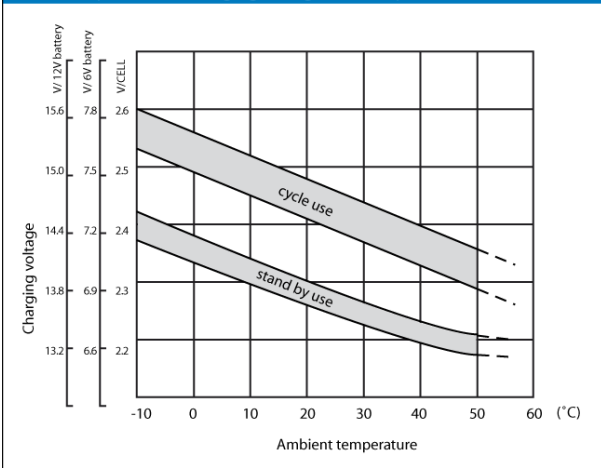

Typical applications:

- Wheelchairs
- Lawnmower
- Vacuum cleaner
- Medical
- Equipment
- Toys

- Valve Regulated Maintenance Free
- Absorbent Glassmat Technology
- Built to comply with DIN 43534, IEC896-2, BS6290-pt.4, EUROBAT
- Low self discharge
- Classified as non- spillable and Non Dangerous goods by IATA, FAA, ADR, IMDG
- Can be discharged or stored in any position without leakage
- Cannot be charged while the terminal is downward.

Charging characteristics

Discharge characteristics curves

Relationship between charging voltage and temperature

Cycle service life in relation to depth and discharge

Models available

Model	Capacity (Ah)	Dimensions (mm)	Weight
CPC 225 - 6	6V/225	243 x 187.5 x 275	31.80 kg
CPC 9 - 12	9	151 x 65 x 100	2.84 kg
CPC 10 - 12	10	151 x 65 x 111	3.34 kg
CPC 12 - 12	12	151 x 98 x 101	4.14 kg
CPC 18 - 12	18	181.5 x 77 x 167.5	6.00 kg
CPC 26 - 12	26	166.5 x 175 x 125	7.90 kg
CPC 33 - 12	33	195 x 130 x 174	11.30 kg
CPC 40 - 12	40	197 x 165 x 170	13.10 kg
CPC 50 - 12	50	197 x 165 x 170	14.50 kg
CPC 55 - 12	55	228 x 138 x 208	16.20 kg
CPC 60 - 12	60	278 x 175 x 190	21.20 kg
CPC 75 - 12	75	259 x 168 x 208	24.58 kg
CPC 80 - 12AJ	80	350 x 174 x 190	24.76 kg
CPC 90 - 12	90	306 x 173 x 212	26.06 kg
CPC 110 - 12	110	330 x 173 x 220	30.14 kg
CPC 120 - 12	120	407 x 175 x 224	37.02 kg
CPC 135 - 12	135	345 x 172 x 280	46.06 kg
CPC 150 - 12	150	483 x 168 x 237	47.50 kg
CPC 160 - 12	160	532 x 207 x 221	50.00 kg
CPC 200 - 12	200	522 x 239 x 225	61.00 kg
CPC 250 - 12	250	520 x 268 x 226	73.00 kg